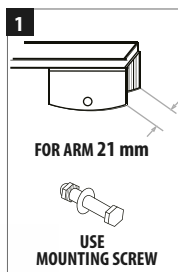

TRUCKS & BUSES

EN

OXIMO[®]

SILICONE EDITION

WUSAG800, WUSAG900, WUSAG 1000

Available lengths: **800 - 1000 mm**
Quantity in package: **1 pc**
Construction: **steel frame**

Screw fixing (21mm and 25mm wide), windshield wipers with traditional steel frame construction. Wipers dedicated to some models of buses, light and heavy trucks.