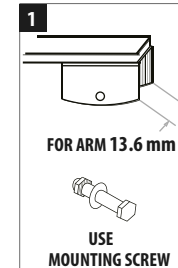

WUSAG613, WUSAG663, WUSAG713 WUSAG763, WUSAG813

Available lengths: **600 - 800 mm**
Quantity in package: **1 pc**
Construction: **steel frame**

Windshield wipers with traditional steel frame construction. Screw fixing (width 13.6 - 16.5 mm). Wipers dedicated to some models of buses, light and heavy trucks.