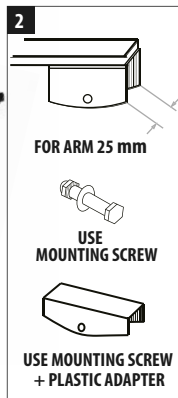

TRUCKS & BUSES

EN

OXIMO[®]

SILICONE EDITION

WUSAG800, WUSAG900, WUSAG 1000

Available lengths: **800 - 1000 mm**
Quantity in package: **1 pc**
Construction: **steel frame**

Screw fixing (21mm and 25mm wide), windshield wipers with traditional steel frame construction. Wipers dedicated to some models of buses, light and heavy trucks.