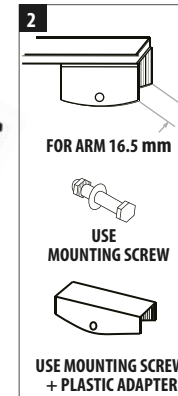

WUSAG613, WUSAG663, WUSAG713 WUSAG763, WUSAG813

Available lengths: **600 - 800 mm**
Quantity in package: **1 pc**
Construction: **steel frame**

Windshield wipers with traditional steel frame construction. Screw fixing (width 13.6 - 16.5 mm). Wipers dedicated to some models of buses, light and heavy trucks.