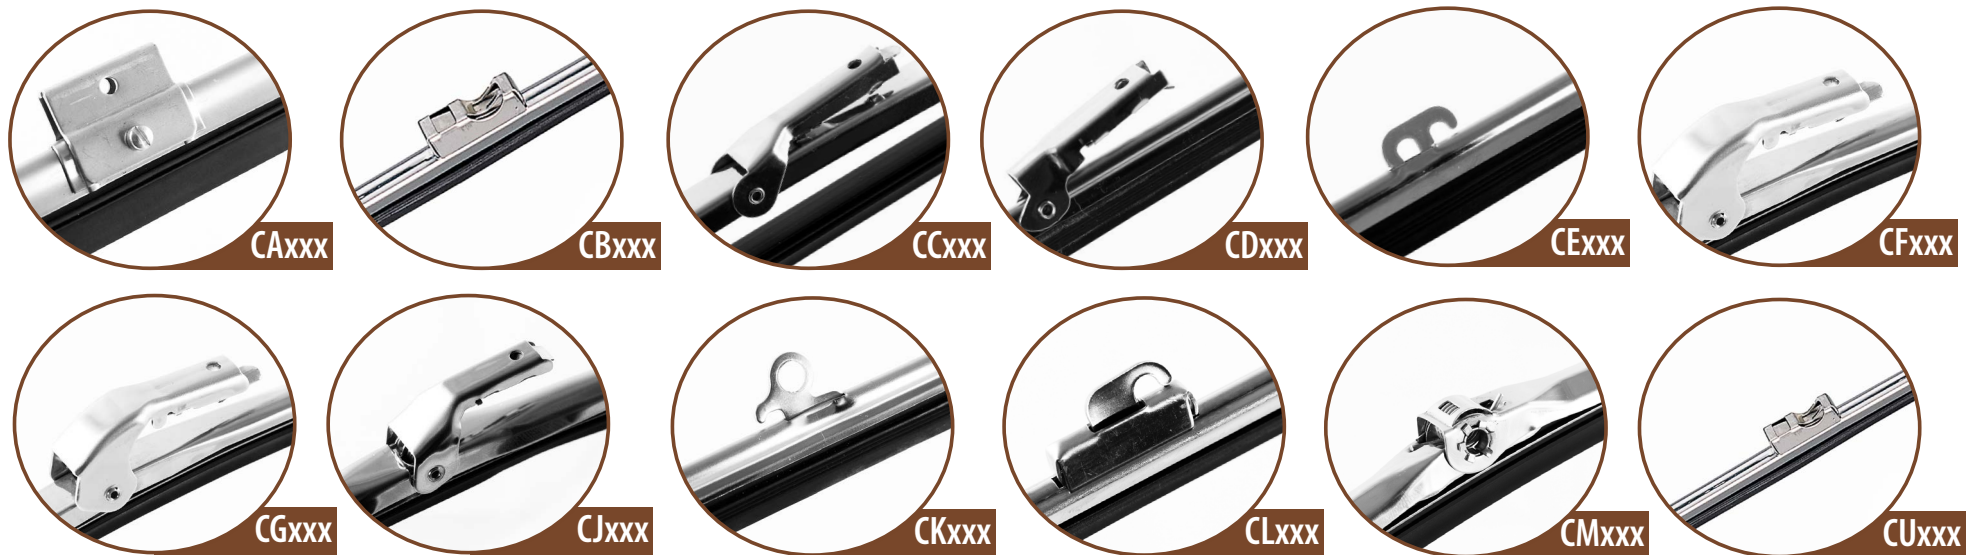

*-requires the washer bar to be relocated

**-3 front windscreen wipers

NEW ON THE MARKET
WIPERS FOR CLASSIC CARS

OXIMO[®]
Classic

Exceptional OXIMO[®] classic wipers design will blend in perfectly with the style of the car, while providing visibility and comfort, especially if the owner uses his classic every day. It is the attention to detail that makes the vehicle attract attention, especially in the external elements, such as windshield wipers.

OXIMO CLASSIC WIPERS - THE WHOLE RANGE

Construction: Frame wipers

Metal parts: Crafted from stainless, polished steel

Available lengths: 150 - 800 mm

Quantity per package: 1 pc

OXIMO CLASSIC WIPERS - THE WHOLE RANGE