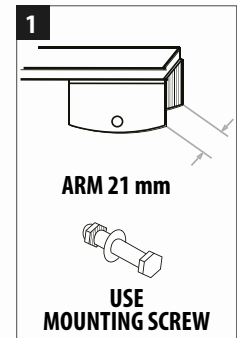

WUSAG800, WUSAG900, WUSAG 1000

Available lengths: 800 - 1000 mm
Quantity per package: 1 pc
Construction: steel frame

Designed for the toughest conditions, the WUSAG range of truck wipers offer durability and reliability. Constructed with a classic steel frame, these wipers are intended for heavy-duty uses. They fit U-type arms that measure 21 and 25 mm in width. Specifically created for certain models of buses, light and heavy trucks.

UNIQUE FEATURES

25 mm U-type adapter and mounting screw: Engineered to fit U-type arms 25 mm wide, ensuring a secure and stable fit.

Heavy-Duty wiper: Built for enduring, intense use, these wipers provide reliable performance for commercial vehicles.

STANDARD FEATURES

High-efficiency blade: Natural rubber wiper blade infused with silicone and coated with a PTFE (Teflon) layer for effective water collection, quiet operation, and long-lasting durability.

Even pressure & fit: The wiper structure ensures even pressure and a perfect adjustment to the curvature of the glass.

Durable materials: Incorporating high-quality polyethylene and polycarbonate plastic elements, along with galvanized steel metal parts, these wipers offer long-lasting corrosion resistance.

Effortless installation: Designed for quick and straightforward assembly.

All-weather performance: These wipers perform reliably in all weather conditions.