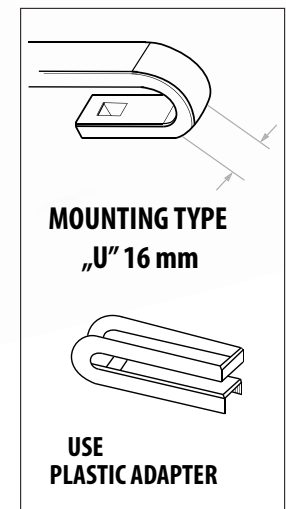

Designed for the toughest conditions, the WUSAG range of truck wipers offer durability and reliability. Constructed with a classic steel frame, these wipers are intended for heavy-duty uses. They fit U-type arms that measure 16 mm in width. Specifically created for certain models of buses, light and heavy trucks.

UNIQUE FEATURES

16 mm U-type adapter: Engineered to fit U-type arms 16 mm wide, ensuring a secure and stable fit.

Heavy-Duty wiper: Built for enduring, intense use, these wipers provide reliable performance for commercial vehicles.

STANDARD FEATURES

High-efficiency blade: Natural rubber wiper blade infused with silicone and coated with a PTFE (Teflon) layer for effective water collection, quiet operation, and long-lasting durability.

Even pressure & fit: The wiper structure ensures even pressure and a perfect adjustment to the curvature of the glass.

Quality materials: Plastic elements made from high-quality polyethylene and polycarbonate alloy.

Corrosion-resistant: Metal parts made from galvanized steel offer long-lasting protection against corrosion.

Ease of installation: Designed for quick and straightforward assembly.

All-weather performance: These wipers perform reliably in all weather conditions.

Quality assurance: Each product undergoes rigorous quality control to meet our high standards.