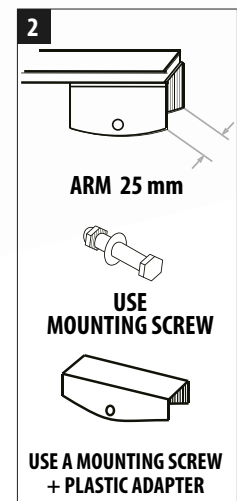

WUSAG800, WUSAG900, WUSAG 1000

Available lengths: 800 - 1000 mm
Quantity per package: 1 pc
Construction: steel frame

Designed for the toughest conditions, the WUSAG range of truck wipers offer durability and reliability. Constructed with a classic steel frame, these wipers are intended for heavy-duty uses. They fit U-type arms that measure 21 and 25 mm in width. Specifically created for certain models of buses, light and heavy trucks.

UNIQUE FEATURES

25 mm U-type adapter and mounting screw: Engineered to fit U-type arms 25 mm wide, ensuring a secure and stable fit.

Heavy-Duty wiper: Built for enduring, intense use, these wipers provide reliable performance for commercial vehicles.

STANDARD FEATURES

High-efficiency blade: Natural rubber wiper blade infused with silicone and coated with a PTFE (Teflon) layer for effective water collection, quiet operation, and long-lasting durability.

Even pressure & fit: The wiper structure ensures even pressure and a perfect adjustment to the curvature of the glass.

Durable materials: Incorporating high-quality polyethylene and polycarbonate plastic elements, along with galvanized steel metal parts, these wipers offer long-lasting corrosion resistance.

Effortless installation: Designed for quick and straightforward assembly.

All-weather performance: These wipers perform reliably in all weather conditions.