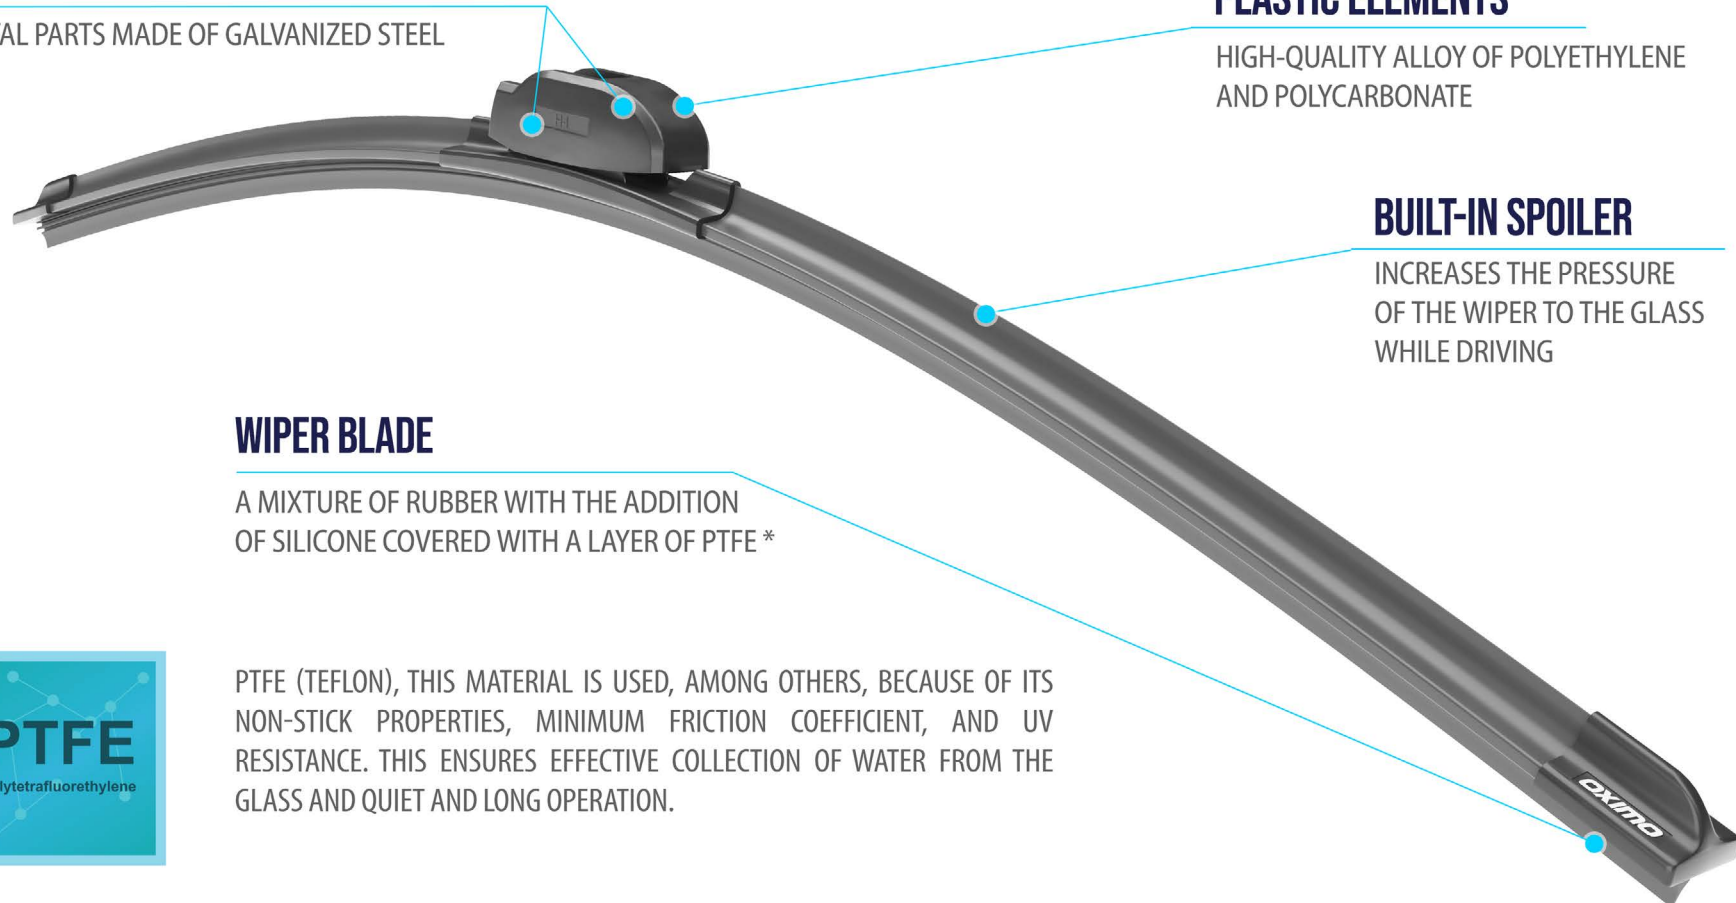

Material composition

High quality steel, individual rubber composition, plastic elements based on polyethylene and polycarbonate. The steel rail inside the spoiler is constructed from high-carbon steel and is fully galvanized for added durability.

Unique compound innovation

We have introduced windshield wipers that utilize PTFE (Teflon) as a rubber additive. This compound is known for its low energy surface, which provides some lubricating benefits and helps to resist contaminants.

CONSTRUCTION + HANDLE MOUNTING

METAL PARTS MADE OF GALVANIZED STEEL

PLASTIC ELEMENTS

HIGH-QUALITY ALLOY OF POLYETHYLENE AND POLYCARBONATE

BUILT-IN SPOILER

INCREASES THE PRESSURE OF THE WIPER TO THE GLASS WHILE DRIVING

WIPER BLADE

A MIXTURE OF RUBBER WITH THE ADDITION OF SILICONE COVERED WITH A LAYER OF PTFE *

PTFE (TEFLON), THIS MATERIAL IS USED, AMONG OTHERS, BECAUSE OF ITS NON-STICK PROPERTIES, MINIMUM FRICTION COEFFICIENT, AND UV RESISTANCE. THIS ENSURES EFFECTIVE COLLECTION OF WATER FROM THE GLASS AND QUIET AND LONG OPERATION.