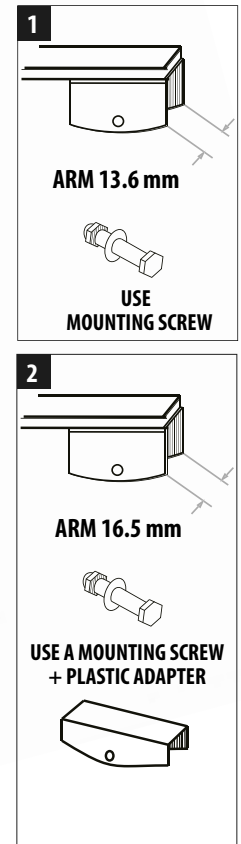

WUSAG613, WUSAG663, WUSAG713 WUSAG763, WUSAG813

Available lengths: 600 - 800 mm
Quantity per package: 1 pc
Construction: steel frame

Designed for the toughest conditions, the WUSAG range of truck wipers offer durability and reliability. Constructed with a classic steel frame, these wipers are intended for heavy-duty uses. They fit U-type arms that measure 13.6 and 16.5 mm in width. Specifically created for certain models of buses, light and heavy trucks.

UNIQUE FEATURES

16.5 mm U-type adapter and mounting screw: Engineered to fit U-type arms 16.5 mm wide, ensuring a secure and stable fit.

Heavy-Duty wiper: Built for enduring, intense use and provide reliable performance for commercial vehicles.

STANDARD FEATURES

High-efficiency blade: Natural rubber wiper blade infused with silicone and coated with a PTFE (Teflon) layer for effective water collection, quiet operation, and long-lasting durability.

Even pressure & fit: Expertly designed to maintain constant pressure, adapting seamlessly to your windshield's contours.

Quality materials: Plastic elements made from high-quality polyethylene and polycarbonate alloy.

Corrosion-resistant: Metal parts made from galvanized steel offer long-lasting protection against corrosion.

Ease of installation: Designed for quick and straightforward assembly.

Adapted to all climates: Guaranteed performance under any weather conditions.