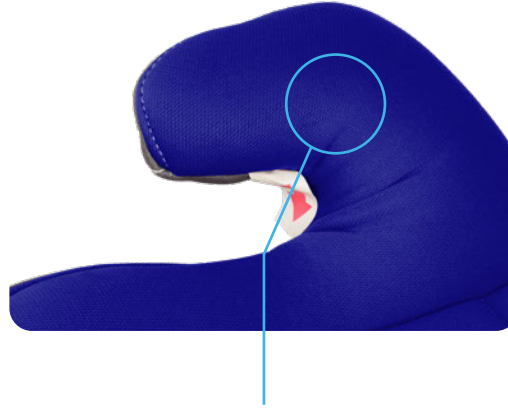

F100KI_BL

F100KI_GR

Thick 3 cm foam
Guarantees travel comfort

Ergonomic design
Seat shape corrects lap and shoulder seat belt positions when used with height regulator

Removable cover
Fabric is easy to remove, wash, and put back on for your convenience

Adjustable locking seat belt clip
Correctly positions the car seat belt

Wide seat
Provides your child with plenty of space

Universal booster OXIMO ISOFIX (125-150 CM)

- Very comfortable thanks to 3 cm thick foam on the seat
- Fastening system: ISOFIX / seat belts
- The upholstery is made of liquid-resistant material
- A cup holder that can be moved (left/right side)
- Wide seat provides children with plenty of space