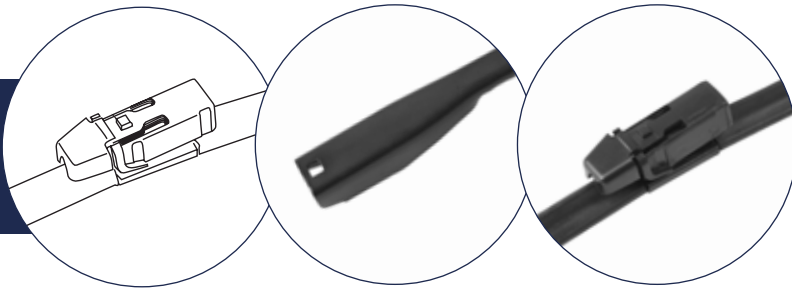

C5-TYPE

OXIMO®
SIMPLY WORKS

WCxxxx5