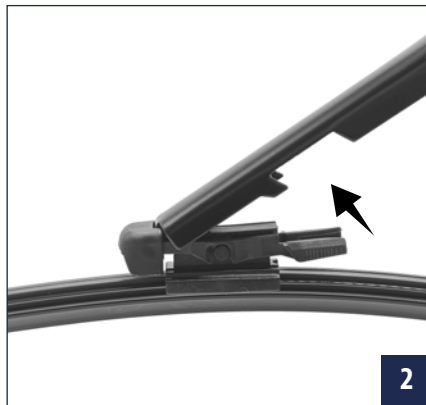

EAC

ASSEMBLY MANUAL
INSTRUKCJA MONTAŻU

WR490250, WR840380, WR860425, WR760300

WR039425, WRV40400, WRV50340

WR936390, WR920330, WR930360

WR770340, WR560300, WR046300

OXIMO[®]
SIMPLY WORKS

WR520180